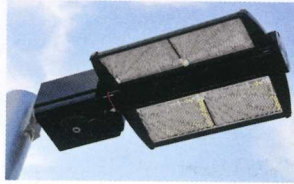

Security Products

Integrated New Product and Technology Solutions for Security Professionals

September 2012 Vol. 16, No. 9

Integrated Lighting Platform Energy-efficient surveillance

TOTUS Security Platforms™ integrate IP video surveillance, secure communications and sensor monitoring technologies for highly efficient, energy-saving, outdoor physical security. Designed for commercial/industrial enterprises, government agencies and institutions, the intelligent platforms interface with panic button and motion analytics systems, allowing users to program the lighting to draw attention to and prevent incidents in real time. *Totus Solutions Inc.*

Circle 300 on card, or visit www.security-today.com/productinfo.

IP Megapixel Camera Ultra-compact

Arecont Vision's all-in-one H.264 MegaBall™ IP megapixel camera offers a variety of configuration and installation options, enabling security professionals to customize the camera to the exact needs of any application. Image resolutions from the ultra-compact, spherical-form-factor camera include 1.3 MP, 1080p, 3 MP and 5 MP. Users also have a choice of color-only or day/night models. *Arecont Vision.*