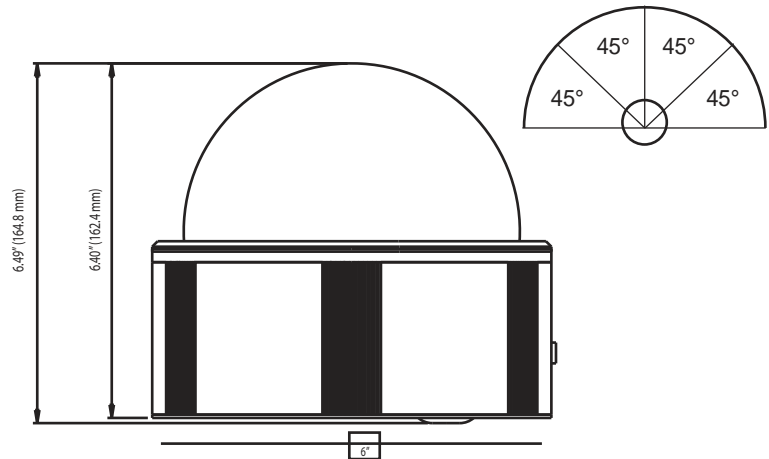

Mechanical

- 6.49"(H) (164.8mm) x 6.0" dia. (152.4mm)
- 4 pounds or 1815 grams

Environmental

- Operating temperature 0°C (32 °F) to +50°C (122 °F)
- Storage temperature -20°C (-4 °F) to +60°C (140 °F)
- Humidity 0% to 90% (non condensing)