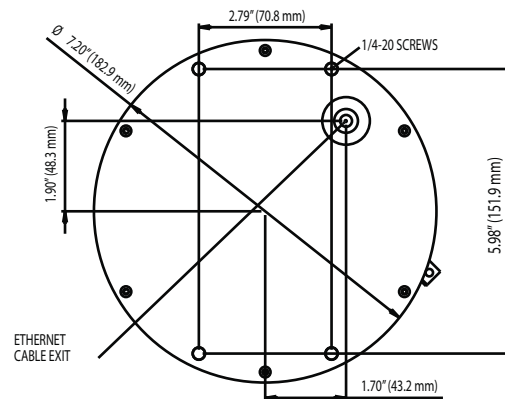

Mechanical

- 6.49"(H) (164.8mm) x 6.0" dia. (152.4mm)
- 4 pounds or 1815 grams

Environmental

- Operating temperature 0°C (32 °F) to +50°C (122 °F)
- Storage temperature -20°C (-4 °F) to +60°C (140 °F)
- Humidity 0% to 90% (non condensing)