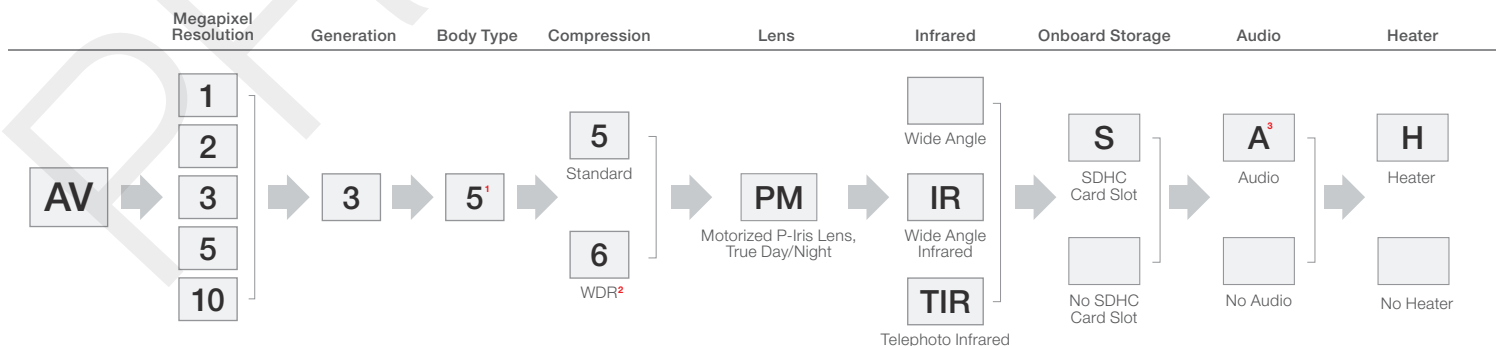

Create Your Model (Example: AV10355PMTIR-SH)

¹ "5" represents MegaDome G3 product line   ³ Wide angle lens cameras only   ‡ HTTPS is for "-S" models only and cannot be used with STELLAR™ or audio functionality
² WDR for AV2356 and AV3356 models only   † Maximum with H.264 compression