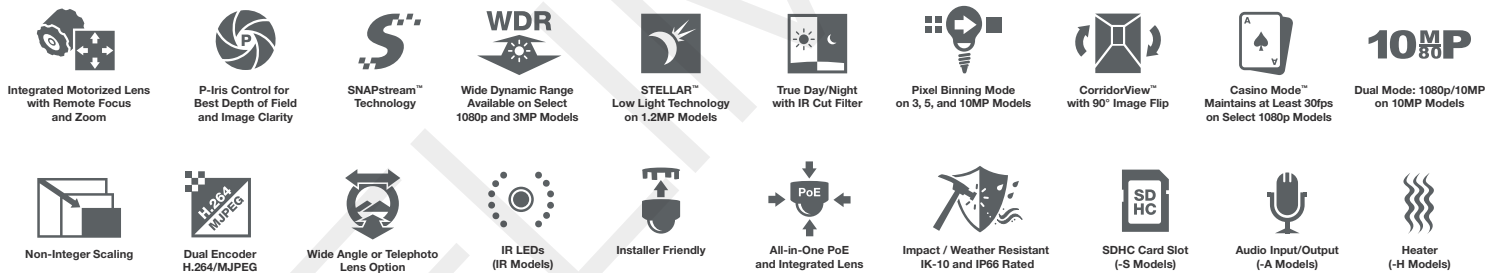

# MegaDome® G3 IP Megapixel Cameras

1.2, 1080p, 3, 5, and 10 Megapixel (MP) H.264 All-in-One Motorized P-Iris Lens True Day/Night Indoor/Outdoor Dome IP Cameras with SNAPstream™ (Smart Noise Adaptation and Processing), WDR (Wide Dynamic Range), STELLAR™ (Spatio Temporal Low Light Architecture), and IR LED Models

MegaDome® G3 third generation multi-megapixel cameras provide ample resolution to zoom-in for details in live or recorded video. These indoor/outdoor all-in-one solutions integrate a 1.2, 1080p, 3, 5 or 10-megapixel (MP) sensor with fast frame rates, and SNAPstream™ (Smart Noise Adaptation and Processing) technology to reduce bandwidth without impacting image quality. Together with an IR corrected motorized, P-iris wide angle or telephoto varifocal

lens, remote focus and remote zoom make MegaDome G3 easy to install and manage. The installer-friendly housing is IP66 environmental rated and IK-10 impact-resistant. MegaDome G3 is feature-loaded, and select models include STELLAR™ (Spatio Temporal Low Light Architecture) for best-in-class light sensitivity capturing details in near complete darkness, or wide dynamic range (WDR) for applications with bright or over saturated lighting conditions.

<b>Power Consumption</b>	2.28 W max
<b>Switch</b>	On: 4°C (32.9°F), Off: 6.5°C (43.7°F)
<b>Power Over Ethernet</b>	Total PoE solution (No external power requirement)

Mechanical

<b>Casing</b>	Die-cast aluminum chassis with 4" polycarbonate dome bubble	
	IP66 weather proof standard	
	Impact resistant, IK-10 rated	
<b>Gimbal</b>	Easily adjustable 3-axis camera gimbal w/360° pan, 77° tilt and 180° z-axis	
<b>Dimensions</b> <i>(See Dimensions)</i>	<b>Unit</b>	Ø 5.77" (146.7mm) x 5" H (128mm)
	<b>Packaged</b>	6" H (150mm) x 7.5" W (190mm) x 8" L (200mm)
<b>Weight</b>	<b>Unit</b>	2.25 lbs (1.02 kg)
	<b>Packaged</b>	2.8 lbs (1.27 kg)
<b>On Board Storage</b>	SDHC slot up to 32GB (Card not included)	