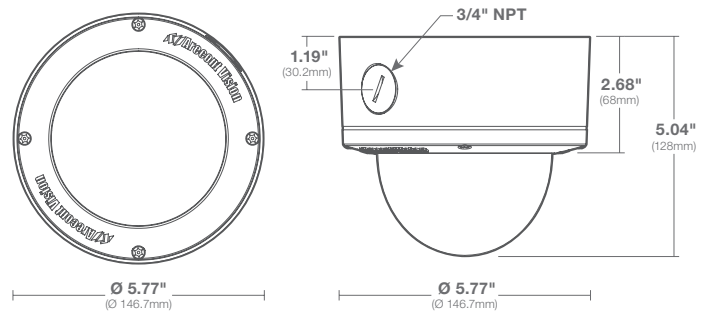

Max Power Consumption (Watts DC power)

Model	AV1355	AV2355	AV2356	AV3355	AV3356	AV5355	AV10355
PM	-	-	11.3	-	11.3	-	-
PM-H	-	12.2	-	11.9	-	11.9	-
PM-S	10.9	-	-	-	-	-	-
PMIR-S	11.9	-	12.7	-	12.7	-	-
PMIR-SA	-	-	-	-	12.7	-	-
PMIR-SAH	-	12.1	-	-	-	12.1	-
PMIR-SH	-	12.1	-	12.1	-	12.1	13.0
PMTIR-S	-	-	14.2	-	14.2	-	-
PMTIR-SH	-	14.5	-	14.4	-	14.4	13.8

IR Illuminator (IR models only)

PMIR	12 pcs 850nm LEDs / 50ft (15m) IR distance (max) / 60° and 80° IR angle
PMTIR	12 pcs 850nm LEDs / 120ft (36m) IR distance (max) / 40° IR angle
Power Over Ethernet	Total PoE solution (No external power requirement)

Audio Electrical (-A and -AH models only)

Streaming	Two-way
Compression	G.711 PCM 8 kHz
Input/Output	Microphone in or line in / line output

Heater Electrical (-H and -AH models only)

Power Consumption	2.28 W max
Switch	On: 4°C (32.9°F), Off: 6.5°C (43.7°F)
Power Over Ethernet	Total PoE solution (No external power requirement)

Mechanical

Casing	Die-cast aluminum chassis with 4" polycarbonate dome bubble	
	IP66 weather proof standard	
	Impact resistant, IK-10 rated	
Gimbal	Easily adjustable 3-axis camera gimbal w/360° pan, 77° tilt and 180° z-axis	
Dimensions <i>(See Dimensions)</i>	Unit	Ø 5.77" (146.7mm) x 5" H (128mm)
	Packaged	6" H (150mm) x 7.5" W (190mm) x 8" L (200mm)
Weight	Unit	2.25 lbs (1.02 kg)
	Packaged	2.8 lbs (1.27 kg)
On Board Storage	SDHC slot up to 32GB (Card not included)	

Dimensions

* HTTPS is for "-S" models only and cannot be used with STELLAR™ or audio functionality