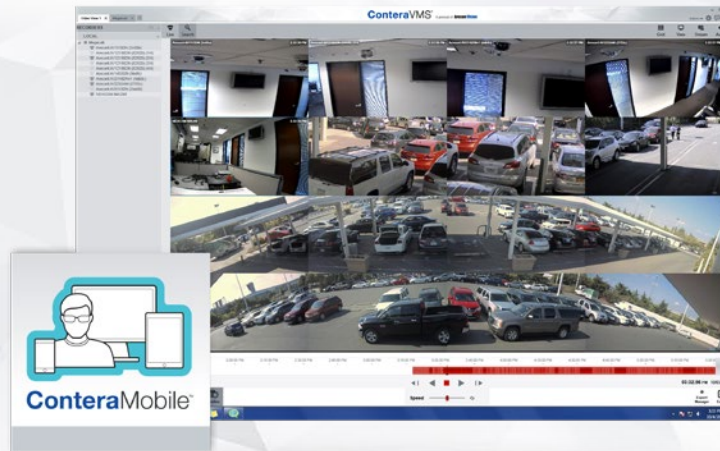

ConteraVMS[®] Video Management System

Three Licenses to Choose From:

Standard

Up to 16 cameras per server
and 3 concurrent
remote connections

Premium

Up to 32 cameras per server
and 5 concurrent
remote connections

Professional

Up to 64 cameras per server
and unlimited concurrent
remote connections

Feature Capability	ConteraVMS Standard	ConteraVMS Premium	ConteraVMS Professional
Maximum Cameras Per Server	16	32	128
VM Support	-	-	Yes (Windows)
Concurrent Remote Connections	3	5	Unlimited*
Server OS Supported	Microsoft [®] Windows [®] / Linux [®] *	Microsoft Windows / Linux*	Microsoft Windows / Linux*
Expansion Channels	Yes	Yes	Yes
IP Audio Recording	-	Yes	Yes
IP Sensor/Relay	-	Yes	Yes
Native Video Archive	-	Yes	Yes
Per Camera Storage Allocation	-	Yes	Yes
Macro Support	-	Sensor / Relay	All Macros
IP Camera Support	ONVIF Profile S / RTSP	ONVIF Profile S / RTSP	ONVIF Profile S / RTSP
Proxy Support	-	Yes	Yes
Camera Link	ConteraIP [®] and MegalIP [™] Cameras only	ConteraIP [®] and MegalIP [™] Cameras only	ConteraIP [®] and MegalIP [™] Cameras only
ConteraWS Enabled	Yes	Yes	Yes
Health Monitoring	Yes	Yes	Yes
API for 3rd Parties	Yes	Yes	Yes