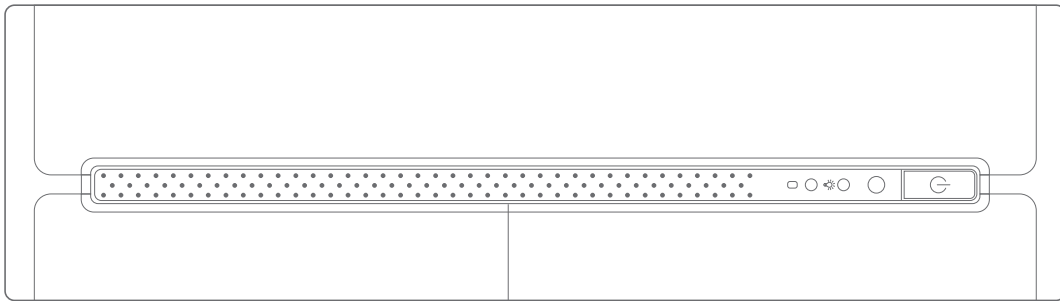

Controls and Connections

Front Panel