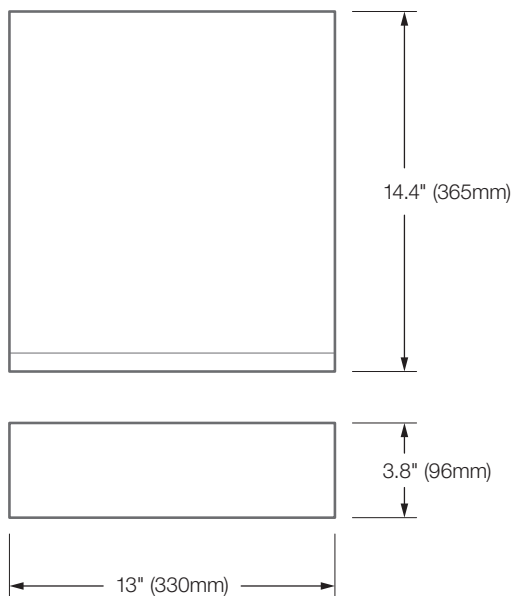

## Mechanical

<b>Dimensions</b> <i>(See Dimensions)</i>	<b>Unit</b>	13" W (330mm) x 3.8" H (96mm) x 14.4" L (365mm)
	<b>Packaged</b>	15" W (381mm) x 7.9" H (202mm) x 19.7" L (500mm)
<b>Weight</b>	<b>Unit</b>	20lbs (9.1kg)
	<b>Packaged</b>	24lbs (10.9kg)

## Dimensions

See Next Page for Ordering Information