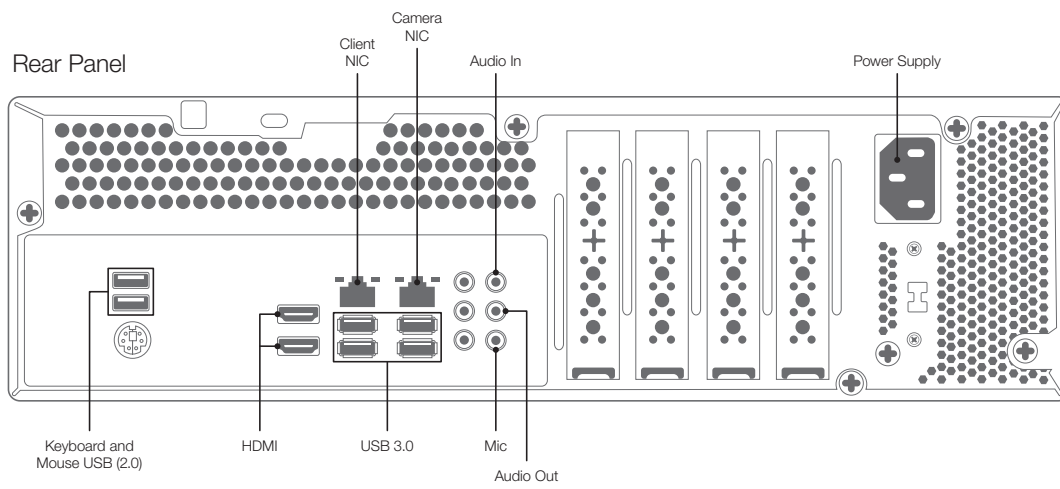

## Mechanical

<b>Dimensions</b> <i>(See Dimensions)</i>	<b>Unit</b>	13" W (330mm) x 3.8" H (96mm) x 14.4" L (365mm)
	<b>Packaged</b>	15" W (381mm) x 7.9" H (202mm) x 19.7" L (500mm)
<b>Weight</b>	<b>Unit</b>	20lbs (9.1kg)
	<b>Packaged</b>	24lbs (10.9kg)

## Controls and Connections

Front Panel

Rear Panel