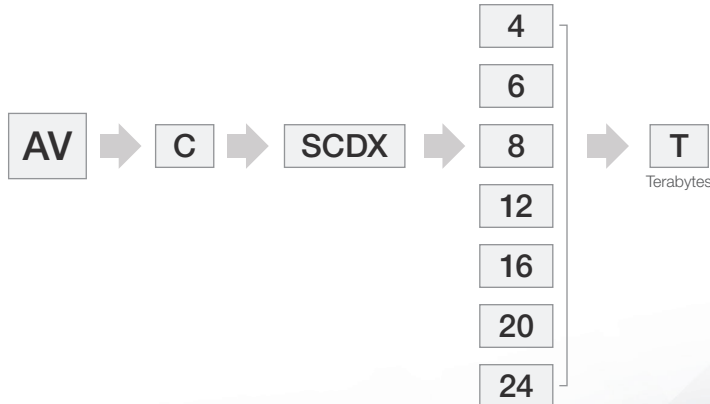

Create Your Model (Example: AV-CSCDX24T)

Contera Series   Compact Desktop NVR Server   Default Storage   Storage Type

Arecont Vision®
A COSTAR COMPANY

* Factory upgrades must be ordered at the time of purchase.

+1.818.937.0700 | www.arecontvision.com | avsales@arecontvision.com

© 2019 Arecont Vision Costar, LLC. All rights reserved. Arecont Vision and the Arecont Vision logo, Contera, ConteraCMR, ConteraP, ConteraVMS, ConteraWS, and ConteraMobile are registered trademarks of the company. MegalP is a business use trademark of the company.

Made in the USA

Rev 001.005