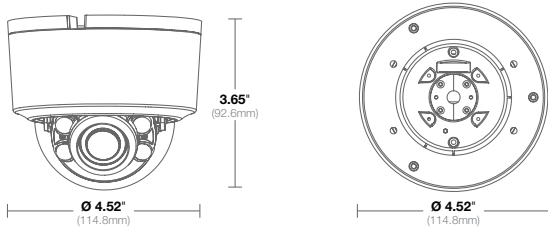

Mechanical

Casing	Plastic surface dome with acrylic bubble	
Gimbal	Easy 2-axis camera adjustment with 360° pan, and 90° tilt	
Dimensions <i>(See Dimensions)</i>	Unit	Ø 4.52" (114.8mm) x 3.65" H (92.6mm).
	Packaged	6.1" W (155mm) x 6.5" H (165mm) x 6.0" D (152mm)
Weight	Unit	0.79lbs (0.36kg)
	Packaged	1.21lbs (0.55kg)
On Board Storage	SDHC slot up to 256GB (Card not included)	
Body Color	White (Pantone P179-1C)	

Dimensions

See Next Page for Ordering Information