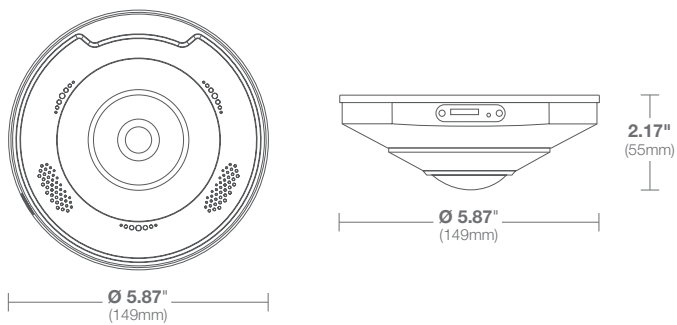

General Electrical

Alarm Input/Output	2x input (wet contact)/1x output (wet contact)
Power Over Ethernet	PoE IEEE 802.3af, Class 3 Total PoE solution (no external power requirement)
Auxiliary Power	12V DC
Power Consumption	9.6W PoE max
Serial Interface	1 channel RS485
Analog Video Output	1 BNC, impedance 75Ω; amplitude 1V [p-p]

IR Illuminator

LEDs	3pcs, Smart IR
Projection Distance	33ft (10m) max

Audio Electrical

Streaming	Two-way
Compression	G.711 PCM 8 kHz
Input/Output	Line In / Line Output / Built-in Mic / Built-in Speaker

Mechanical

Casing	Die-cast aluminum chassis with 1.7" polycarbonate dome bubble	
Mounting Options	Ceiling, Wall, Desktop	
Dimensions <i>(See Dimensions)</i>	Unit	Ø 5.87" (149mm) x 2.17" H (55mm)
	Packaged	6.9" H (170mm) x 6.9" W (170mm) x 4.1" L (105mm)
Weight	Unit	1.1lbs (0.5kg)
	Packaged	3.6 lbs (1.65kg)
On Board Storage	MicroSDXC slot up to 256GB (card not included)	
Body Color	White	

Dimensions

See Next Page for Ordering Information