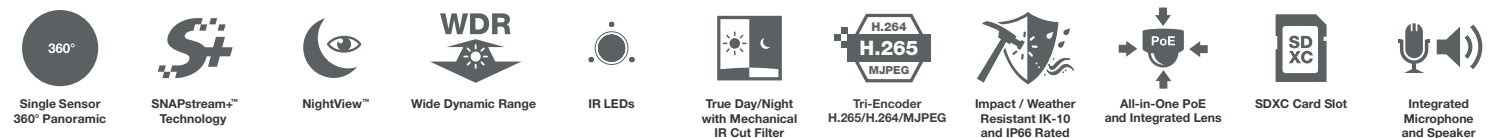

Series Features

- 12MP Resolution
- Full 360° Panoramic Image without Blind Spots
- SNAPstream+™ Capability to Reduce Bandwidth without Impacting Image Quality
- NightView™ for Strong Low Light Performance
- True Day/Night Functionality with Mechanical IR Cut Filter
- WDR: See Clearly in Shaded and Bright Light Conditions Simultaneously
- Integrated Microphone and Speaker
- Privacy Mask, Motion Detection, Bit Rate Control, Multi-Streaming, Multicasting, Forensic Zooming, and Scaling
- Multiple On-Board Dewarping View Modes
- On-Screen Display (OSD)
- Defog Technology
- Triple Encoder: H.265/H.264/MJPEG
- Network Protocols Include SNMP, HTTPS, IPv6, DHCP, 802.1x, and More
- All-in-One H.265/H.264 PoE Solution
- Integrated IR Illumination with a Range of 33ft (10m) for Scenes with Low or No Ambient Light
- microSDXC Card Slot for Onboard Storage
- Outdoor Rated IP66 and IK-10 Impact-Resistant Housing
- Built-in Dewarping When Used with ConteraVMS