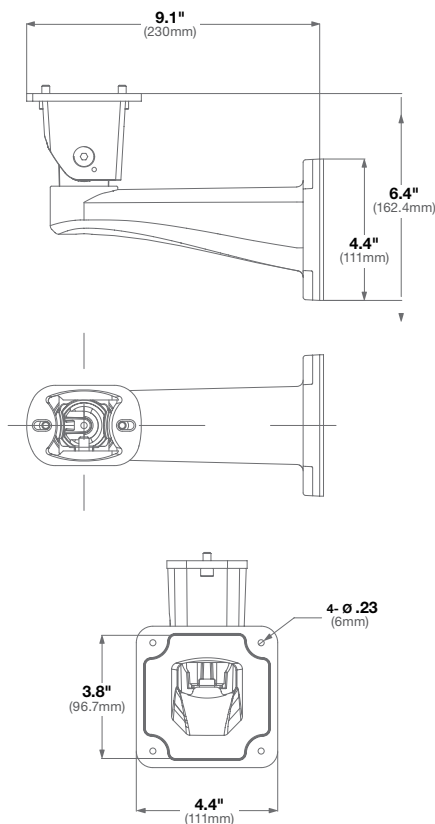

**Compatibility** Works with MegaVideo® Series cameras

<b>Mechanical</b>	<b>Casing</b>	Die-cast aluminum
		IP67 weather proof standard
		IK-10 impact-resistant
	<b>Color</b>	Ivory (Pantone® Cool Gray 1C)
	<b>Dimensions</b>	6.5" W (165mm) x 4.3" H (109.1mm) x 16.9" L (430mm)
	<b>Weight</b>	<b>w/o Camera</b> 4.3lbs (1.95kg)

**Compatibility** Works with MegaVideo® Series cameras

<b>Mechanical</b>	<b>Casing</b>	Die-cast aluminum
		IP67 weather proof standard
		IK-10 impact-resistant
	<b>Color</b>	Ivory (Pantone® Cool Gray 1C)
	<b>Dimensions</b>	5.7" W (147mm) x 3.7" H (95mm) x 12.7" L (324mm)
	<b>Weight</b>	<b>w/o Camera</b> 3.76lbs (1.71kg)

<b>Compatibility</b>	Works with HSG3 and HSG2
----------------------	--------------------------

<b>Mechanical</b>	<b>Casing</b>	Die-cast aluminum
		IP67 weather proof standard
		IK-10 impact-resistant
	<b>Color</b>	Ivory (Pantone® Cool Gray 1C)
	<b>Dimensions</b>	4.4" W (111mm) x 6.4" H (162mm) x 9.1" L (230mm)
	<b>Weight</b>	<b>w/o Camera</b> 1.49lbs (0.68kg)

<b>Mechanical</b>	<b>Casing</b>	Die-Cast Aluminum
		IP66 Weather Proof Standard
		IK-10 Impact-Resistant
	<b>Color</b>	Ivory (Pantone Cool Gray 1C)
	<b>Dimensions</b>	4.7" L (120mm) x 0.15" W (4mm) x 4.7" H (120mm)
	<b>Weight</b>	<b>w/o Camera</b> 0.33lbs (0.13kg)