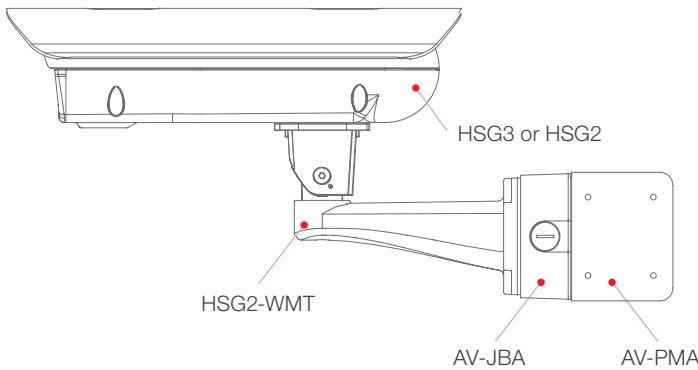

# MegaVideo® Series Accessories

Accessories for Indoor/Outdoor Ceiling, Wall, Pole and Corner Mounting Solutions

**Wall Mount Configuration with Pole Mount Adapter**

**Wall Mount Configuration with Corner Mount Adapter**

**D4F Configuration with Camera**

**D4SO Configuration with Camera\***

Compatible Cameras

**MegaVideo® 4K**

**MegaVideo® G5**

**MegaVideo® Compact**

\* See Standard Dome Accessories Data Sheet for D4SO Accessories

**Compatibility** Works with MegaVideo® Series cameras

<b>Mechanical</b>	<b>Casing</b>	Die-cast aluminum
		IP67 weather proof standard
		IK-10 impact-resistant
	<b>Color</b>	Ivory (Pantone® Cool Gray 1C)
	<b>Dimensions</b>	6.5" W (165mm) x 4.3" H (109.1mm) x 16.9" L (430mm)
	<b>Weight</b>	<b>w/o Camera</b> 4.3lbs (1.95kg)