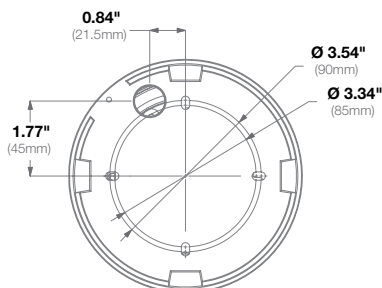

<b>Mechanical</b>	<b>Casing</b>	Die-Cast Aluminum
		IP66 Weather Proof Standard
		IK-10 Impact-Resistant
	<b>Color</b>	Ivory (Pantone Cool Gray 1C)
	<b>Dimensions</b>	4.7" L (120mm) x 0.15" W (4mm) x 4.7" H (120mm)
	<b>Weight</b>	<b>w/o Camera</b> 0.33lbs (0.13kg)

<b>Mechanical</b>	<b>Casing</b>	Die-cast aluminum chassis, polycarbonate dome
		IP66 weather proof standard
		IK-10 impact-resistant
	<b>Color</b>	Ivory (Pantone® Cool Gray 1C)
	<b>Dimensions</b>	Ø 5.5" (140.3mm) x 4.9" H (124.6mm)
	<b>Weight</b>	<b>w/o Camera</b> 2.0lbs (0.91kg)