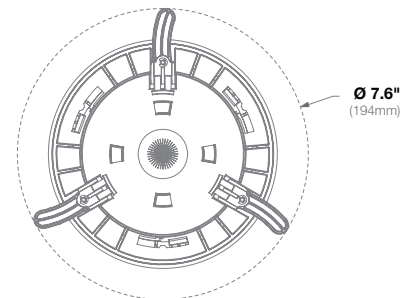

<b>Mechanical</b>	<b>Casing</b>	Die-cast aluminum chassis, polycarbonate dome
		IP66 weather proof standard
		IK-10 impact-resistant
	<b>Color</b>	Ivory (Pantone® Cool Gray 1C)
	<b>Dimensions</b>	Ø 5.5" (140.3mm) x 4.9" H (124.6mm)
	<b>Weight</b>	<b>w/o Camera</b> 2.0lbs (0.91kg)

### D4F

Indoor Flush Mount Dome

**Features:**

- Easy Installation and Superior Design
- Low Profile Installation

**Compatibility** Works with MegaVideo® Compact Series cameras

<b>Mechanical</b>	<b>Casing</b>	Acrylonitrile Butadiene Styrene (ABS) plastic housing, acrylic (PMMA) dome
	<b>Color</b>	Ivory (Pantone® Cool Gray 1C)
	<b>Dimensions</b>	Ø 6" (152.5mm) x 4.9" H (124mm)
	<b>Weight</b>	<b>w/o Camera</b> 2.0lbs (0.91kg)