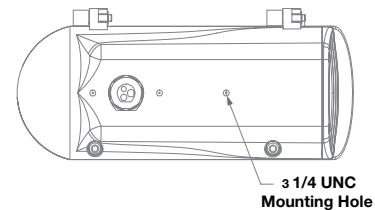

**Compatibility** Works with MegaVideo® Series cameras

<b>Mechanical</b>	<b>Casing</b>	Die-cast aluminum
		IP67 weather proof standard
		IK-10 impact-resistant
	<b>Color</b>	Ivory (Pantone® Cool Gray 1C)
	<b>Dimensions</b>	6.5" W (165mm) x 4.3" H (109.1mm) x 16.9" L (430mm)
	<b>Weight</b>	<b>w/o Camera</b> 4.3lbs (1.95kg)

**Compatibility** Works with MegaVideo® Series cameras

<b>Mechanical</b>	<b>Casing</b>	Die-cast aluminum
		IP67 weather proof standard
		IK-10 impact-resistant
	<b>Color</b>	Ivory (Pantone® Cool Gray 1C)
	<b>Dimensions</b>	5.7" W (147mm) x 3.7" H (95mm) x 12.7" L (324mm)
	<b>Weight</b>	<b>w/o Camera</b> 3.76lbs (1.71kg)