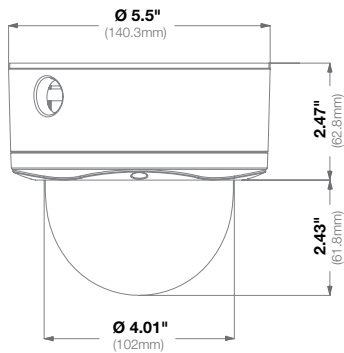

<b>Mechanical</b>	<b>Casing</b>	Die-Cast Aluminum
		IP66 Weather Proof Standard
		IK-10 Impact-Resistant
	<b>Color</b>	Ivory (Pantone Cool Gray 1C)
	<b>Dimensions</b>	4.7" L (120mm) x 0.15" W (4mm) x 4.7" H (120mm)
	<b>Weight</b>	<b>w/o Camera</b> 0.33lbs (0.13kg)

<b>Mechanical</b>	<b>Casing</b>	Die-cast aluminum chassis, polycarbonate dome
		IP66 weather proof standard
		IK-10 impact-resistant
	<b>Color</b>	Ivory (Pantone® Cool Gray 1C)
	<b>Dimensions</b>	Ø 5.5" (140.3mm) x 4.9" H (124.6mm)
	<b>Weight</b>	<b>w/o Camera</b> 2.0lbs (0.91kg)

<b>Mechanical</b>	<b>Casing</b>	Die-cast aluminum
		IP66 weather proof standard
		IK-10 impact-resistant
	<b>Color</b>	Ivory (Pantone® Cool Gray 1C)
	<b>Dimensions</b>	5.01" W (127.32mm) x 4.92" H (125mm)
<b>Weight</b>	<b>w/o Camera</b> 0.32lbs (0.15kg)	

<b>Mechanical</b>	<b>Casing</b>	Die-cast aluminum
		IP66 weather proof standard
		IK-10 impact-resistant
<b>Color</b>	Ivory (Pantone® Cool Gray 1C)	
<b>Dimensions</b>	13.04" W (331.25mm) x 4.92" H (125mm)	
<b>Weight</b>	<b>w/o Camera</b> 0.59lbs (0.27kg)	