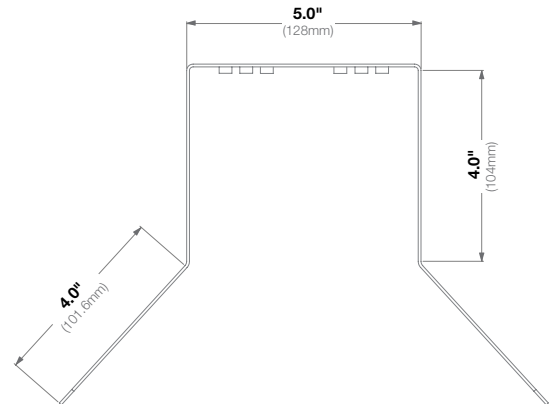

<b>Mechanical</b>	<b>Casing</b>	Die-cast aluminum chassis, polycarbonate dome
		IP66 weather proof standard
		IK-10 impact-resistant
	<b>Color</b>	Ivory (Pantone® Cool Gray 1C)
	<b>Dimensions</b>	Ø 5.5" (140.3mm) x 4.9" H (124.6mm)
	<b>Weight</b>	<b>w/o Camera</b> 2.0lbs (0.91kg)

<b>Mechanical</b>	<b>Casing</b>	Die-cast aluminum
		IP66 weather proof standard
		IK-10 impact-resistant
	<b>Color</b>	Ivory (Pantone® Cool Gray 1C)
	<b>Dimensions</b>	5.01" W (127.32mm) x 4.92" H (125mm)
<b>Weight</b>	<b>w/o Camera</b> 0.32lbs (0.15kg)	

<b>Mechanical</b>	<b>Casing</b>	Die-cast aluminum
		IP66 weather proof standard
		IK-10 impact-resistant
<b>Color</b>	Ivory (Pantone® Cool Gray 1C)	
<b>Dimensions</b>	13.04" W (331.25mm) x 4.92" H (125mm)	
<b>Weight</b>	<b>w/o Camera</b> 0.59lbs (0.27kg)	