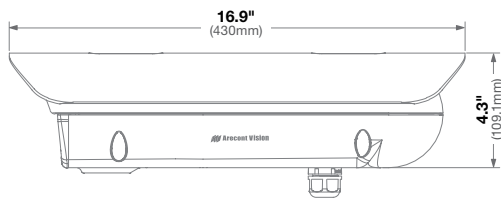

**Compatibility** Works with MegaVideo® Series cameras

<b>Mechanical</b>	<b>Casing</b>	Die-cast aluminum
		IP67 weather proof standard
		IK-10 impact-resistant
	<b>Color</b>	Ivory (Pantone® Cool Gray 1C)
	<b>Dimensions</b>	6.5" W (165mm) x 4.3" H (109.1mm) x 16.9" L (430mm)
	<b>Weight</b>	<b>w/o Camera</b> 4.3lbs (1.95kg)

**Compatibility** Works with MegaVideo® Series cameras

<b>Mechanical</b>	<b>Casing</b>	Die-cast aluminum
		IP67 weather proof standard
		IK-10 impact-resistant
	<b>Color</b>	Ivory (Pantone® Cool Gray 1C)
	<b>Dimensions</b>	5.7" W (147mm) x 3.7" H (95mm) x 12.7" L (324mm)
	<b>Weight</b>	<b>w/o Camera</b> 3.76lbs (1.71kg)