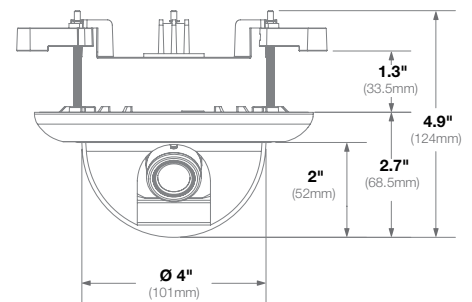

* See Standard Dome Accessories Data Sheet for D4SO Accessories