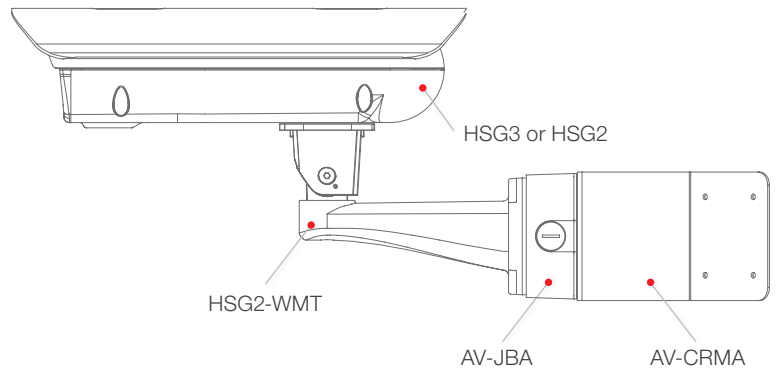

# MegaVideo® Series Accessories

Accessories for Indoor/Outdoor Ceiling, Wall, Pole and Corner Mounting Solutions

**Wall Mount Configuration with Pole Mount Adapter**

**Wall Mount Configuration with Corner Mount Adapter**

**D4F Configuration with Camera**

**D4SO Configuration with Camera\***

Compatible Cameras

**MegaVideo® 4K**

**MegaVideo® G5**

**MegaVideo® Compact**

\* See Standard Dome Accessories Data Sheet for D4SO Accessories

**Compatibility** Works with MegaVideo® Series cameras

<b>Mechanical</b>	<b>Casing</b>	Die-cast aluminum
		IP67 weather proof standard
		IK-10 impact-resistant
	<b>Color</b>	Ivory (Pantone® Cool Gray 1C)
	<b>Dimensions</b>	6.5" W (165mm) x 4.3" H (109.1mm) x 16.9" L (430mm)
	<b>Weight</b>	<b>w/o Camera</b> 4.3lbs (1.95kg)