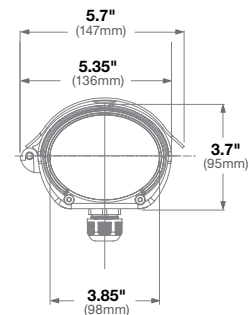

**Compatibility** Works with MegaVideo® Series cameras

<b>Mechanical</b>	<b>Casing</b>	Die-cast aluminum
		IP67 weather proof standard
		IK-10 impact-resistant
	<b>Color</b>	Ivory (Pantone® Cool Gray 1C)
	<b>Dimensions</b>	6.5" W (165mm) x 4.3" H (109.1mm) x 16.9" L (430mm)
	<b>Weight</b>	<b>w/o Camera</b> 4.3lbs (1.95kg)

**Compatibility** Works with MegaVideo® Series cameras

<b>Mechanical</b>	<b>Casing</b>	Die-cast aluminum
		IP67 weather proof standard
		IK-10 impact-resistant
	<b>Color</b>	Ivory (Pantone® Cool Gray 1C)
	<b>Dimensions</b>	5.7" W (147mm) x 3.7" H (95mm) x 12.7" L (324mm)
	<b>Weight</b>	<b>w/o Camera</b> 3.76lbs (1.71kg)