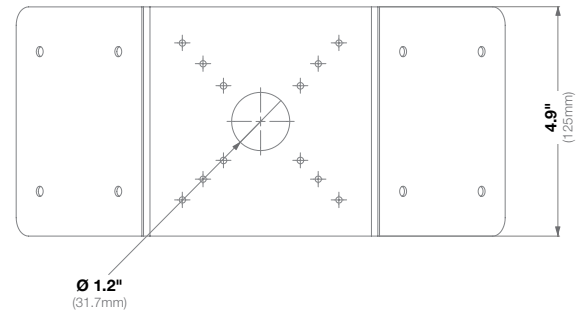

<b>Mechanical</b>	<b>Casing</b>	Die-cast aluminum
		IP66 weather proof standard
		IK-10 impact-resistant
	<b>Color</b>	Ivory (Pantone® Cool Gray 1C)
	<b>Dimensions</b>	5.01" W (127.32mm) x 4.92" H (125mm)
<b>Weight</b>	<b>w/o Camera</b> 0.32lbs (0.15kg)	

<b>Mechanical</b>	<b>Casing</b>	Die-cast aluminum
		IP66 weather proof standard
		IK-10 impact-resistant
<b>Color</b>	Ivory (Pantone® Cool Gray 1C)	
<b>Dimensions</b>	13.04" W (331.25mm) x 4.92" H (125mm)	
<b>Weight</b>	<b>w/o Camera</b> 0.59lbs (0.27kg)	