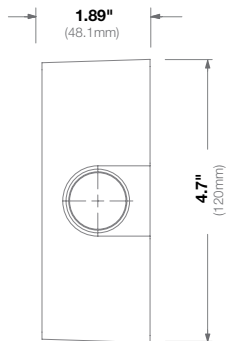

<b>Mechanical</b>	<b>Casing</b>	Die-cast aluminum chassis, polycarbonate dome
		IP66 weather proof standard
		IK-10 impact-resistant
	<b>Color</b>	Ivory (Pantone® Cool Gray 1C)
	<b>Dimensions</b>	Ø 5.5" (140.3mm) x 4.9" H (124.6mm)
	<b>Weight</b>	<b>w/o Camera</b> 2.0lbs (0.91kg)

<b>Mechanical</b>	<b>Casing</b>	Die-cast aluminum
		IP66 weather proof standard
		IK-10 impact-resistant
	<b>Color</b>	Ivory (Pantone® Cool Gray 1C)
	<b>Dimensions</b>	5.01" W (127.32mm) x 4.92" H (125mm)
<b>Weight</b>	<b>w/o Camera</b> 0.32lbs (0.15kg)	

<b>Mechanical</b>	<b>Casing</b>	Die-cast aluminum
		IP66 weather proof standard
		IK-10 impact-resistant
<b>Color</b>	Ivory (Pantone® Cool Gray 1C)	
<b>Dimensions</b>	13.04" W (331.25mm) x 4.92" H (125mm)	
<b>Weight</b>	<b>w/o Camera</b> 0.59lbs (0.27kg)	

<b>Compatibility</b>	Compatible with 3/4" NPT standard
	Works with AV-PMJB†, AV-WMJB†, HSG2-WMT, MCD-JBAS, MCB-JBAS, and MegaView® 2†

<b>Mechanical</b>	<b>Casing</b>	Die-cast aluminum
		IP66 weather proof standard
		IK-10 impact-resistant
	<b>Color</b>	Ivory (Pantone® Cool Gray 1C)
	<b>Dimensions</b>	4.7" L (120mm) x 4.7" W (120mm) x 1.89" H (48.1mm)
<b>Weight</b>	<b>w/o Camera</b>	1.3lbs (0.63kg)