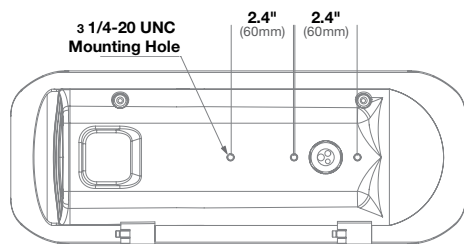

**Compatibility** Works with MegaVideo® Series cameras

<b>Mechanical</b>	<b>Casing</b>	Die-cast aluminum
		IP67 weather proof standard
		IK-10 impact-resistant
	<b>Color</b>	Ivory (Pantone® Cool Gray 1C)
	<b>Dimensions</b>	6.5" W (165mm) x 4.3" H (109.1mm) x 16.9" L (430mm)
	<b>Weight</b>	<b>w/o Camera</b> 4.3lbs (1.95kg)

**Compatibility** Works with MegaVideo® Series cameras

<b>Mechanical</b>	<b>Casing</b>	Die-cast aluminum
		IP67 weather proof standard
		IK-10 impact-resistant
	<b>Color</b>	Ivory (Pantone® Cool Gray 1C)
	<b>Dimensions</b>	5.7" W (147mm) x 3.7" H (95mm) x 12.7" L (324mm)
	<b>Weight</b>	<b>w/o Camera</b> 3.76lbs (1.71kg)