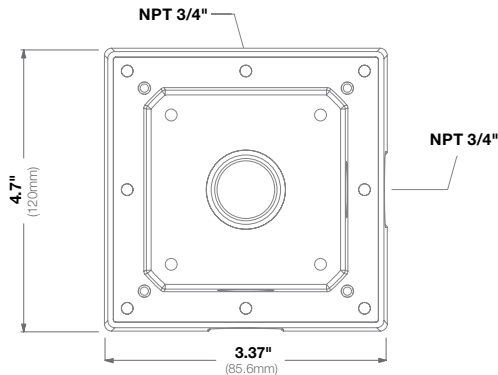

<b>Mechanical</b>	<b>Casing</b>	Die-cast aluminum
		IP66 weather proof standard
		IK-10 impact-resistant
<b>Color</b>	Ivory (Pantone® Cool Gray 1C)	
<b>Dimensions</b>	13.04" W (331.25mm) x 4.92" H (125mm)	
<b>Weight</b>	<b>w/o Camera</b> 0.59lbs (0.27kg)	

<b>Compatibility</b>	Compatible with 3/4" NPT standard
	Works with AV-PMJB†, AV-WMJB†, HSG2-WMT, MCD-JBAS, MCB-JBAS, and MegaView® 2†

<b>Mechanical</b>	<b>Casing</b>	Die-cast aluminum
		IP66 weather proof standard
		IK-10 impact-resistant
	<b>Color</b>	Ivory (Pantone® Cool Gray 1C)
	<b>Dimensions</b>	4.7" L (120mm) x 4.7" W (120mm) x 1.89" H (48.1mm)
<b>Weight</b>	<b>w/o Camera</b>	1.3lbs (0.63kg)