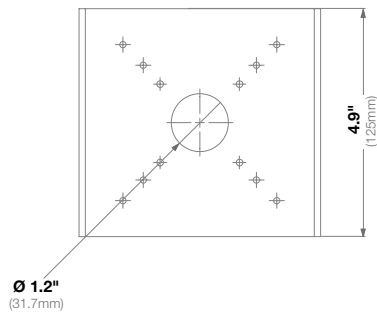

<b>Mechanical</b>	<b>Casing</b>	Die-cast aluminum
		IP66 weather proof standard
		IK-10 impact-resistant
	<b>Color</b>	Ivory (Pantone® Cool Gray 1C)
	<b>Dimensions</b>	5.01" W (127.32mm) x 4.92" H (125mm)
<b>Weight</b>	<b>w/o Camera</b> 0.32lbs (0.15kg)	