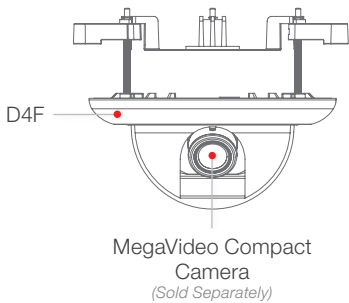

D4F Configuration with Camera

Compatible Cameras