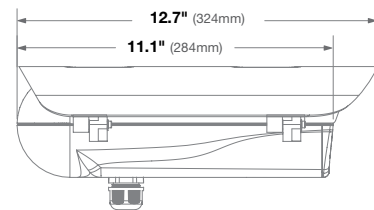

**Compatibility** Works with MegaVideo® Series cameras

<b>Mechanical</b>	<b>Casing</b>	Die-cast aluminum
		IP67 weather proof standard
		IK-10 impact-resistant
	<b>Color</b>	Ivory (Pantone® Cool Gray 1C)
	<b>Dimensions</b>	6.5" W (165mm) x 4.3" H (109.1mm) x 16.9" L (430mm)
	<b>Weight</b>	<b>w/o Camera</b> 4.3lbs (1.95kg)

**Compatibility** Works with MegaVideo® Series cameras

<b>Mechanical</b>	<b>Casing</b>	Die-cast aluminum
		IP67 weather proof standard
		IK-10 impact-resistant
	<b>Color</b>	Ivory (Pantone® Cool Gray 1C)
	<b>Dimensions</b>	5.7" W (147mm) x 3.7" H (95mm) x 12.7" L (324mm)
	<b>Weight</b>	<b>w/o Camera</b> 3.76lbs (1.71kg)