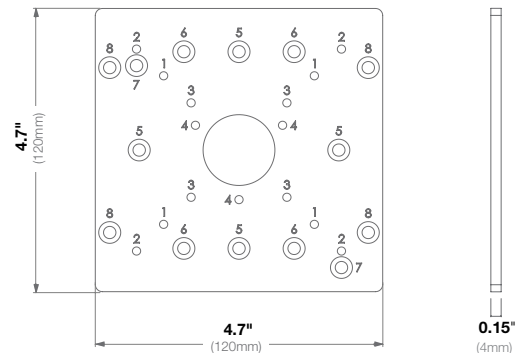

<b>Compatibility</b>	Works with HSG3 and HSG2
----------------------	--------------------------

<b>Mechanical</b>	<b>Casing</b>	Die-cast aluminum
		IP67 weather proof standard
		IK-10 impact-resistant
	<b>Color</b>	Ivory (Pantone® Cool Gray 1C)
	<b>Dimensions</b>	4.4" W (111mm) x 6.4" H (162mm) x 9.1" L (230mm)
	<b>Weight</b>	<b>w/o Camera</b> 1.49lbs (0.68kg)

<b>Mechanical</b>	<b>Casing</b>	Die-Cast Aluminum
		IP66 Weather Proof Standard
		IK-10 Impact-Resistant
	<b>Color</b>	Ivory (Pantone Cool Gray 1C)
	<b>Dimensions</b>	4.7" L (120mm) x 0.15" W (4mm) x 4.7" H (120mm)
	<b>Weight</b>	<b>w/o Camera</b> 0.33lbs (0.13kg)