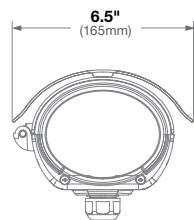

**Compatibility** Works with MegaVideo® Series cameras

<b>Mechanical</b>	<b>Casing</b>	Die-cast aluminum
		IP67 weather proof standard
		IK-10 impact-resistant
	<b>Color</b>	Ivory (Pantone® Cool Gray 1C)
	<b>Dimensions</b>	6.5" W (165mm) x 4.3" H (109.1mm) x 16.9" L (430mm)
	<b>Weight</b>	<b>w/o Camera</b> 4.3lbs (1.95kg)

**Compatibility** Works with MegaVideo® Series cameras

<b>Mechanical</b>	<b>Casing</b>	Die-cast aluminum
		IP67 weather proof standard
		IK-10 impact-resistant
	<b>Color</b>	Ivory (Pantone® Cool Gray 1C)
	<b>Dimensions</b>	5.7" W (147mm) x 3.7" H (95mm) x 12.7" L (324mm)
	<b>Weight</b>	<b>w/o Camera</b> 3.76lbs (1.71kg)