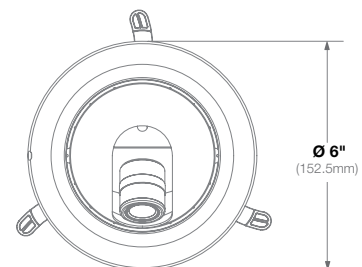

<b>Mechanical</b>	<b>Casing</b>	Die-Cast Aluminum
		IP66 Weather Proof Standard
		IK-10 Impact-Resistant
	<b>Color</b>	Ivory (Pantone Cool Gray 1C)
	<b>Dimensions</b>	4.7" L (120mm) x 0.15" W (4mm) x 4.7" H (120mm)
	<b>Weight</b>	<b>w/o Camera</b> 0.33lbs (0.13kg)

<b>Mechanical</b>	<b>Casing</b>	Die-cast aluminum chassis, polycarbonate dome
		IP66 weather proof standard
		IK-10 impact-resistant
	<b>Color</b>	Ivory (Pantone® Cool Gray 1C)
	<b>Dimensions</b>	Ø 5.5" (140.3mm) x 4.9" H (124.6mm)
	<b>Weight</b>	<b>w/o Camera</b> 2.0lbs (0.91kg)

### D4F

Indoor Flush Mount Dome

**Features:**

- Easy Installation and Superior Design
- Low Profile Installation

**Compatibility** Works with MegaVideo® Compact Series cameras

<b>Mechanical</b>	<b>Casing</b>	Acrylonitrile Butadiene Styrene (ABS) plastic housing, acrylic (PMMA) dome
	<b>Color</b>	Ivory (Pantone® Cool Gray 1C)
	<b>Dimensions</b>	Ø 6" (152.5mm) x 4.9" H (124mm)
	<b>Weight</b>	<b>w/o Camera</b> 2.0lbs (0.91kg)

<b>Mechanical</b>	<b>Casing</b>	Die-cast aluminum
		IP66 weather proof standard
		IK-10 impact-resistant
	<b>Color</b>	Ivory (Pantone® Cool Gray 1C)
	<b>Dimensions</b>	5.01" W (127.32mm) x 4.92" H (125mm)
<b>Weight</b>	<b>w/o Camera</b> 0.32lbs (0.15kg)	