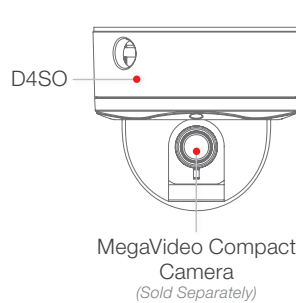

# MegaVideo® Series Accessories

Accessories for Indoor/Outdoor Ceiling, Wall, Pole and Corner Mounting Solutions

**Wall Mount Configuration with Pole Mount Adapter**

**Wall Mount Configuration with Corner Mount Adapter**

**D4F Configuration with Camera**

**D4SO Configuration with Camera\***

Compatible Cameras

**MegaVideo® 4K**

**MegaVideo® G5**

**MegaVideo® Compact**

\* See Standard Dome Accessories Data Sheet for D4SO Accessories

**Compatibility** Works with MegaVideo® Series cameras

<b>Mechanical</b>	<b>Casing</b>	Die-cast aluminum
		IP67 weather proof standard
		IK-10 impact-resistant
	<b>Color</b>	Ivory (Pantone® Cool Gray 1C)
	<b>Dimensions</b>	6.5" W (165mm) x 4.3" H (109.1mm) x 16.9" L (430mm)
	<b>Weight</b>	<b>w/o Camera</b> 4.3lbs (1.95kg)

**Compatibility** Works with MegaVideo® Series cameras

<b>Mechanical</b>	<b>Casing</b>	Die-cast aluminum
		IP67 weather proof standard
		IK-10 impact-resistant
	<b>Color</b>	Ivory (Pantone® Cool Gray 1C)
	<b>Dimensions</b>	5.7" W (147mm) x 3.7" H (95mm) x 12.7" L (324mm)
	<b>Weight</b>	<b>w/o Camera</b> 3.76lbs (1.71kg)