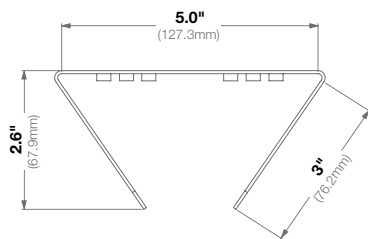

<b>Mechanical</b>	<b>Casing</b>	Die-cast aluminum chassis, polycarbonate dome
		IP66 weather proof standard
		IK-10 impact-resistant
	<b>Color</b>	Ivory (Pantone® Cool Gray 1C)
	<b>Dimensions</b>	Ø 5.5" (140.3mm) x 4.9" H (124.6mm)
	<b>Weight</b>	<b>w/o Camera</b> 2.0lbs (0.91kg)

<b>Mechanical</b>	<b>Casing</b>	Die-cast aluminum
		IP66 weather proof standard
		IK-10 impact-resistant
	<b>Color</b>	Ivory (Pantone® Cool Gray 1C)
	<b>Dimensions</b>	5.01" W (127.32mm) x 4.92" H (125mm)
<b>Weight</b>	<b>w/o Camera</b> 0.32lbs (0.15kg)	