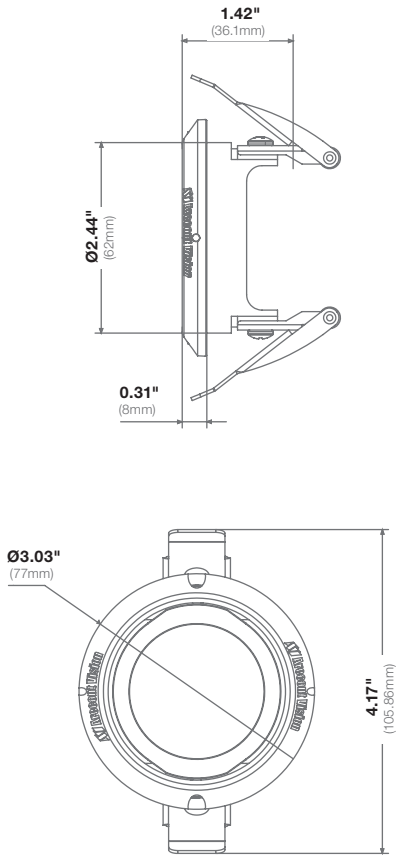

### Features:

- In-ceiling or In-wall Adapter Compatible with Flex Camera Module and AV-IRF
- 15° Tilt Adjustment
- Easy to Install Spring-arm Design

**Compatibility** Works with MegaVideo Flex sensor module or AV-IRF IR module

<b>Mechanical</b>	<b>Casing Material</b>	Plastic with inner aluminum threaded ring	
	<b>Color</b>	Ivory (Pantone® Cool Gray 1C)	
	<b>Dimensions</b>	See dimensional drawings below	
	<b>Weight</b>	<b>w/o Camera</b>	0.14lbs (0.06kg)