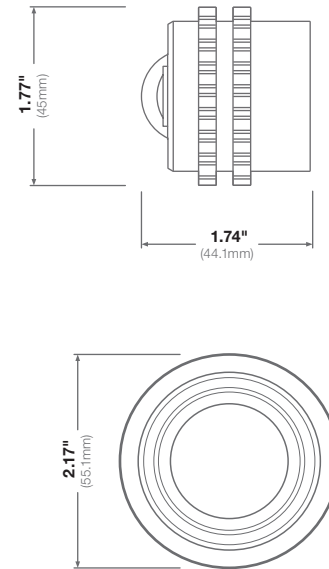

<b>Mechanical</b>	<b>Casing Material</b>	Plastic with inner aluminum threaded ring	
	<b>Color</b>	Ivory (Pantone® Cool Gray 1C)	
	<b>Dimensions</b>	See dimensional drawings below	
	<b>Weight</b>	<b>w/o Camera</b>	0.14lbs (0.06kg)

### Features:

- IR Illuminator Accessory with 15 Meter USB Cable
- Two Allowed per Flex Camera
- 15 Meter IR Distance
- 80° IR Light Angle

**Compatibility** Works with MegaVideo Flex cameras

<b>Mechanical</b>	<b>Casing Material</b>	Aluminum	
	<b>Color</b>	Black (optional white bubble and ring included)	
	<b>Dimensions</b>	See dimensional drawings below	
	<b>Weight</b>	<b>w/o Camera</b>	0.15lbs (0.07kg)