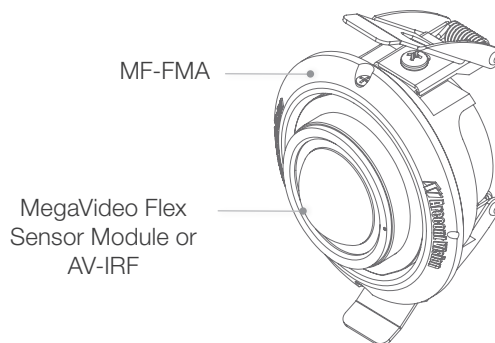

# MegaVideo® Flex Accessories

Accessories for MegaVideo Flex Low Light and Indoor Flush Mounting Solutions

## Flush Mount Configuration

### Features:

- In-ceiling or In-wall Adapter Compatible with Flex Camera Module and AV-IRF
- 15° Tilt Adjustment
- Easy to Install Spring-arm Design

**Compatibility** Works with MegaVideo Flex sensor module or AV-IRF IR module