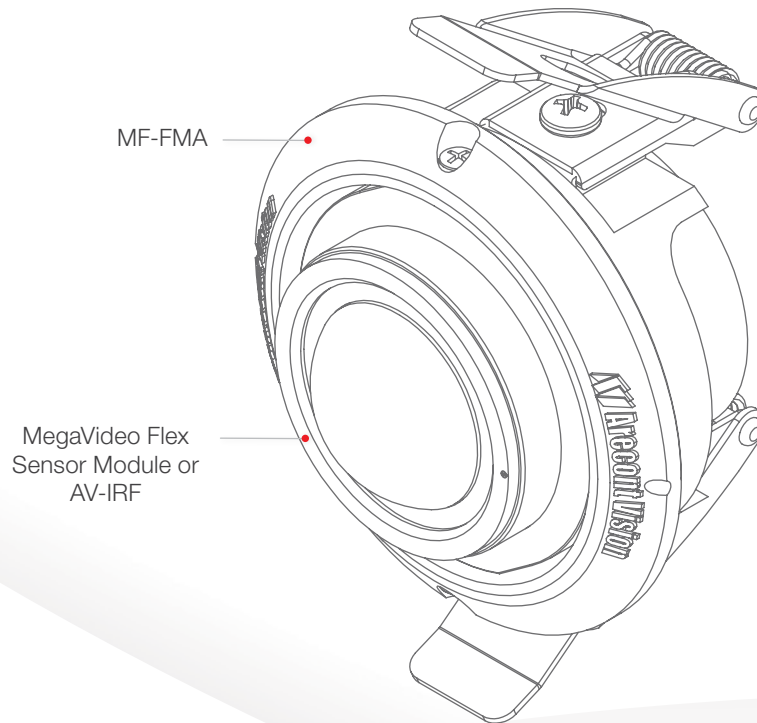

MegaVideo[®] Flex Accessories

Accessories for MegaVideo Flex Indoor Flush Mounting Solutions

Flush Mount Configuration

IR Illuminator Module Option

AV-IRF

Works with MegaVideo Flex

Compatible Camera

MegaVideo[®] Flex

MF-FMA

In-ceiling or In-wall Flush Mount Adapter

Features:

- In-ceiling or In-wall Adapter Compatible with Flex Camera Module and AV-IRF
- 15° Tilt Adjustment
- Easy to Install Spring-arm Design

Compatibility Works with MegaVideo Flex sensor module or AV-IRF IR module

Mechanical	Casing Material	Plastic with Inner Aluminum Threaded Ring	
	Color	Ivory (Pantone® Cool Gray 1C)	
	Dimensions	See Dimensional Drawings Below	
	Weight	w/o Camera	0.14lbs (0.06kg)

AV-IRF

IR Illuminator Module

Features:

- IR Illuminator Accessory with 15 Meter USB Cable
- Two Allowed per Flex Camera
- 15 Meter IR Distance
- 80° IR Light Angle

Compatibility Works with MegaVideo Flex cameras

Mechanical	Casing Material	Aluminum	
	Color	Black (Optional White Bubble and Ring Included)	
	Dimensions	See Dimensional Drawings Below	
	Weight	w/o Camera	0.15lbs (0.07kg)