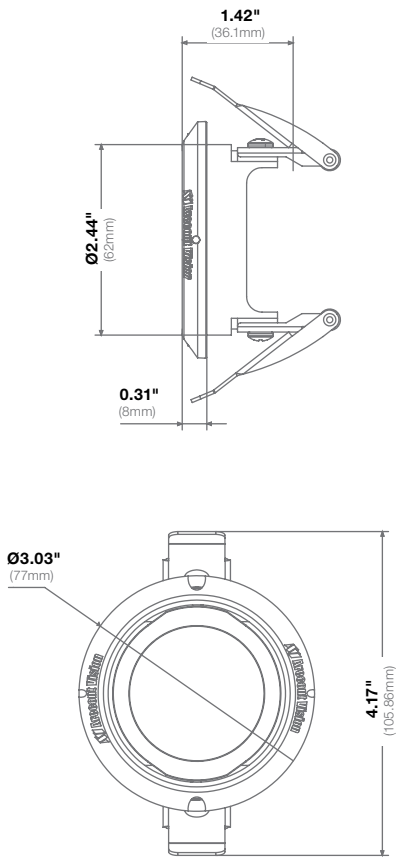

MF-FMA

In-ceiling or In-wall Flush Mount Adapter

Features:

- In-ceiling or In-wall Adapter Compatible with Flex Camera Module and AV-IRF
- 15° Tilt Adjustment
- Easy to Install Spring-arm Design

Compatibility Works with MegaVideo Flex sensor module or AV-IRF IR module

Mechanical	Casing Material	Plastic with Inner Aluminum Threaded Ring	
	Color	Ivory (Pantone® Cool Gray 1C)	
	Dimensions	See Dimensional Drawings Below	
	Weight	w/o Camera	0.14lbs (0.06kg)

AV-IRF

IR Illuminator Module

Features:

- IR Illuminator Accessory with 15 Meter USB Cable
- Two Allowed per Flex Camera
- 15 Meter IR Distance
- 80° IR Light Angle

Compatibility Works with MegaVideo Flex cameras

Mechanical	Casing Material	Aluminum	
	Color	Black (Optional White Bubble and Ring Included)	
	Dimensions	See Dimensional Drawings Below	
	Weight	w/o Camera	0.15lbs (0.07kg)