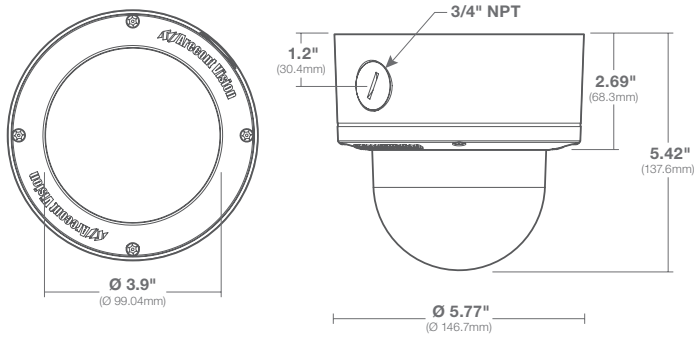

IR Illuminator

LEDs	12pcs, Smart IR
Projection Distance	66ft (20m) max

Audio Electrical

Streaming	Two-way
Compression	G.711 PCM 8 kHz
Input/Output	Line in / Line output

Mechanical

Casing	Die-cast aluminum chassis with 4" polycarbonate dome bubble	
	IP66 weather proof standard	
	Impact resistant, IK-10 rated	
Gimbal	Easily adjustable 3-axis camera gimbal w/360° pan, 77° tilt and 180° z-axis	
Dimensions <i>(See Dimensions)</i>	Unit	Ø 5.77" (146.7mm) x 5.42" H (137.6mm)
	Packaged	6" H (150mm) x 7.5" W (190mm) x 8" L (200mm)
Weight	Unit	2.65lbs (1.2kg)
	Packaged	3.31lbs (1.5kg)
On Board Storage	SDXC slot up to 256GB (card not included)	
Body Color	Arecont Vision® White (Pantone P179-1C)	

Dimensions

See Next Page for Ordering Information

Model Numbers

1080p	AV02CLD-100	WDR
5MP	AV05CLD-100	WDR

Accessories (Sold Separately)

AV-1AK	ConteraIP™ Outdoor Dome Optional Audio Kit
AV-CRMA-W	Corner Mount Adapter (Arecont Vision® White)
AV-PMA-W	Pole Mount Adapter (Arecont Vision® White)
AV-PMJB-W	Pendant Mount Bracket with Standard Junction Box (Arecont Vision® White) <i>(Fits Cap 1.5" NPT, Box Fits 3/4" NPT)</i>
AV-WMJB-W	Wall Mount Bracket with Standard Junction Box (Arecont Vision® White) <i>(Fits Cap 1.5" NPT, Box Fits 3/4" NPT)</i>
MD-CAP-W	Mounting Cap for ConteraIP™ Outdoor Dome (Arecont Vision® White)