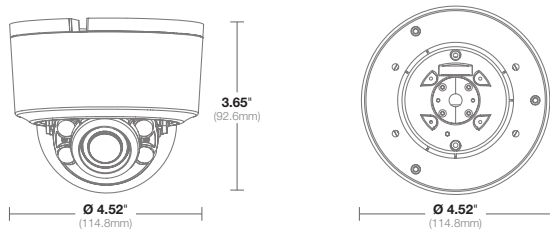

Mechanical

Casing	Plastic surface mount chassis with polycarbonate dome bubble	
Gimbal	Easy 3-axis camera adjustment with 350° pan, and 60° tilt, and 350° Z-rotation	
Dimensions <i>(See Dimensions)</i>	Unit	Ø 4.52" (114.8mm) x 3.65" H (92.6mm)
	Packaged	6.1" W (155mm) x 6.5" H (165mm) x 6.0" D (152mm)
Weight	Unit	0.79lbs (0.36kg)
	Packaged	1.21lbs (0.55kg)
On Board Storage	MicroSDXC slot up to 256GB (card not included)	
Body Color	AV Costar White (Pantone® Cool Gray 1C)	

Dimensions

See Next Page for Ordering Information