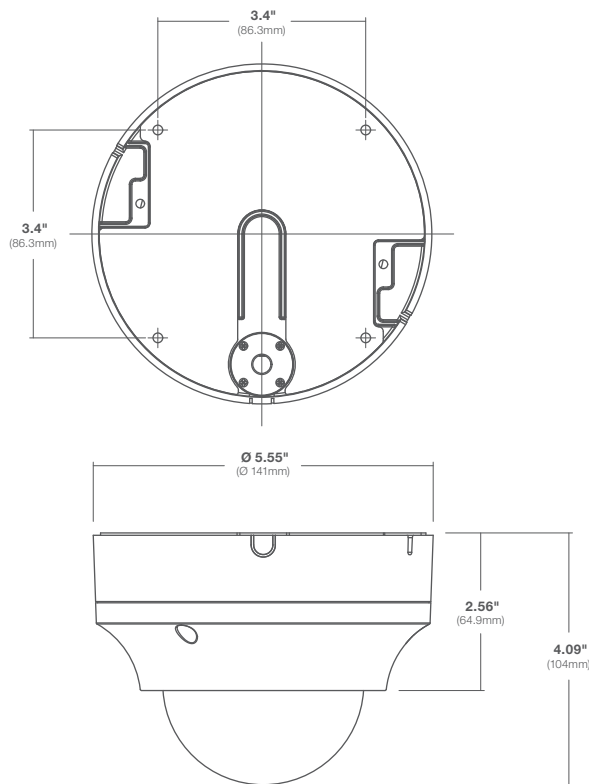

IR Illuminator

LEDs	4pcs, Smart IR
Projection Distance	82ft (25m) max

Audio Electrical

Streaming	Two-way
Compression	G.711 PCM 8 kHz/8 bit
Input/Output	Line in* / Line output

Mechanical

Casing	Die-cast aluminum chassis with polycarbonate dome bubble	
	IP66 weather proof standard	
	Impact resistant, IK-10 rated	
Gimbal	Easy 3-axis camera adjustment with 355° pan, and 60° tilt, and 180° Z-rotation	
Dimensions <i>(See Dimensions)</i>	Unit	Ø 5.55" (141mm) x 4.09" H (104mm)
	Packaged	5.9" H (150mm) x 6.7" W (170mm) x 7.28" L (185mm)
Weight	Unit	2.09lbs (0.95kg)
	Packaged	2.16lbs (0.98kg)
On Board Storage	MicroSDXC slot up to 1TB (card not included)	
Body Color	AV Costar White (Pantone® Cool Gray 1C)	

Dimensions