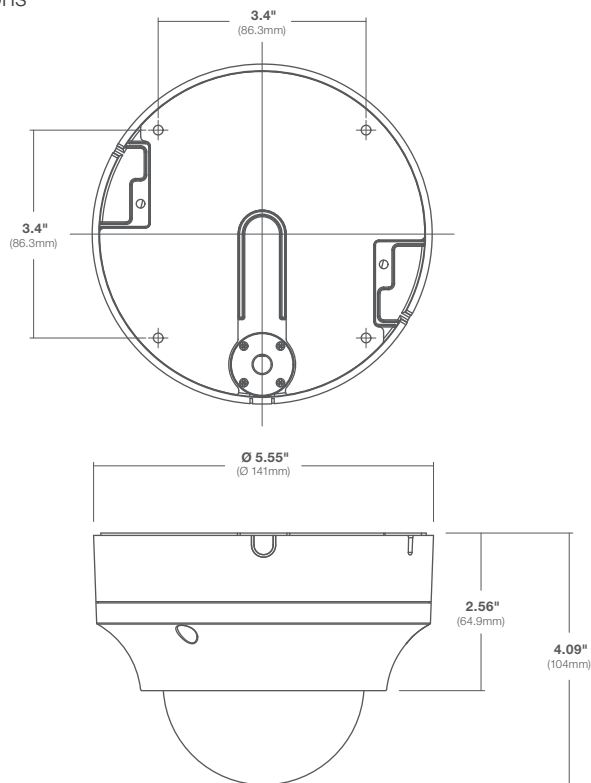

Dimensions