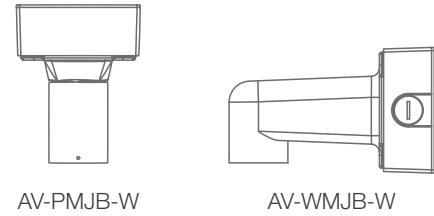

Environmental

Operating Temperature	-40°C (-40°F) to 55°C (131°F)
Humidity	0% to 90% (non-condensing)

General Electrical

Alarm Input/Output	1 x input (wet contact)/1 x output (wet contact)
Power Over Ethernet	PoE IEEE 802.3at, Class 4 Total PoE solution (no external power requirement)
Auxiliary Power	12VDC
Power Consumption	15W max

IR Illuminator

LEDs	6pcs, independently configurable
Projection Distance	50ft (15m) max

Audio Electrical

Streaming	Two-way
Compression	G.711 PCM 8 kHz/16 bits (A-Law/μ-Law)
Input/Output	Built In Microphone - Line Input* / Line Output

Mechanical

Casing	Die-cast aluminum chassis with polycarbonate dome bubble	
Mounting Options	Ceiling, Wall	
Dimensions <i>(See Dimensions)</i>	Unit	Ø5.14" (130.5mm) x 2.24" H (57mm)
	Packaged	5.63" H (143mm) x 6.14" W (156mm) x 6.14" L (156mm)
Weight	Unit	1.45lbs (0.657kg)
	Packaged	1.92lbs (0.87kg)
On Board Storage	MicroSDXC slot up to 1TB (card not included)	
Body Color	AV Costar White (Pantone® Cool Gray 1C)	

Dimensions

**Ceiling and Wall Mount
with Cap Options Assembly**