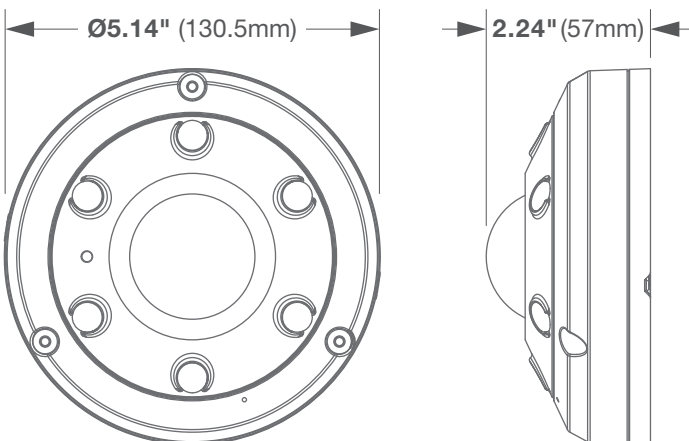

Environmental

Operating Temperature	-40°C (-40°F) to 55°C (131°F)
Humidity	0% to 90% (non-condensing)

General Electrical

Alarm Input/Output	1 x input (wet contact)/1 x output (wet contact)
Power Over Ethernet	PoE IEEE 802.3at, Class 4 Total PoE solution (no external power requirement)
Auxiliary Power	12VDC
Power Consumption	15W max

IR Illuminator

LEDs	6pcs, independently configurable
Projection Distance	50ft (15m) max

Audio Electrical

Streaming	Two-way
Compression	G.711 PCM 8 kHz/16 bits (A-Law/μ-Law)
Input/Output	Built In Microphone - Line Input* / Line Output

Mechanical

Casing	Die-cast aluminum chassis with polycarbonate dome bubble	
Mounting Options	Ceiling, Wall	
Dimensions <i>(See Dimensions)</i>	Unit	Ø5.14" (130.5mm) x 2.24" H (57mm)
	Packaged	5.63" H (143mm) x 6.14" W (156mm) x 6.14" L (156mm)
Weight	Unit	1.45lbs (0.657kg)
	Packaged	1.92lbs (0.87kg)
On Board Storage	MicroSDXC slot up to 1TB (card not included)	
Body Color	AV Costar White (Pantone® Cool Gray 1C)	

Dimensions

**Ceiling and Wall Mount
with Cap Options Assembly**