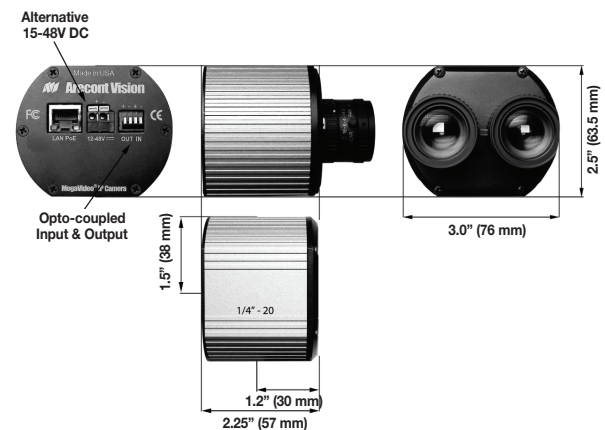

Programmability

- Auto Exposure (AE) and Gain Control (AGC) >120dB
- On-camera motion detection with 64 detection zones
- Auto backlight compensation
- Auto multi-matrix white balance
- 50/60Hz selectable flicker control
- Electronic pan, tilt, zoom (PTZ)
- Electronic image rotation - 180° flip
- Resolution Windowing Down to 32x32 Pixels Window
- Programmable shutter to minimize motion blurring for low-light mode
- MoonLight™ mode - extended exposure and proprietary noise cancellation
- Programmable resolution, brightness, saturation, gamma, sharpness, tint
- Picture-in-Picture: simultaneous delivery of full field of view and zoomed images
- Bandwidth & storage savings by running at 1/4 resolution

Electrical

- General purpose opto-coupled input and output
- Power Over Ethernet (PoE): PoE 802.3af
- DC Input: auxiliary 15V-48V DC
- Power consumption 3.2 Watts maximum

Regulatory Approvals

- FCC, CE and RoHS compliant

Environmental

- Operating temperature 0°C (32 °F) to +50°C (122 °F)
- Storage temperature -20°C (-4 °F) to +60°C (140 °F)
- Humidity 0% to 90% (non condensing)

Mechanical

- 3"W (76 mm) x 2.5"H (63.5 mm) x 2.25"D (57mm) (w/o lens)
- 8.6 oz (243 grams) (w/o lens)
- C/CS lens mount

Housing Accessories:

- Dome 4-I - Indoor 4" Vandal Dome
- Dome 4-O - Outdoor 4" Vandal Dome
- Dome 5-I - Indoor 5" Recessed Dome
- HSG1-O-W - Outdoor Environmental Housing w/Heater/Blower

Lenses:

- MPL4-10
- MPL8-16
- MPL4.0
- MPL6.0
- MPL8.0

* Other megapixel lenses are also available with Arecont Vision's housing options.

Arecont Vision
megapixel technology...
beyond imagination