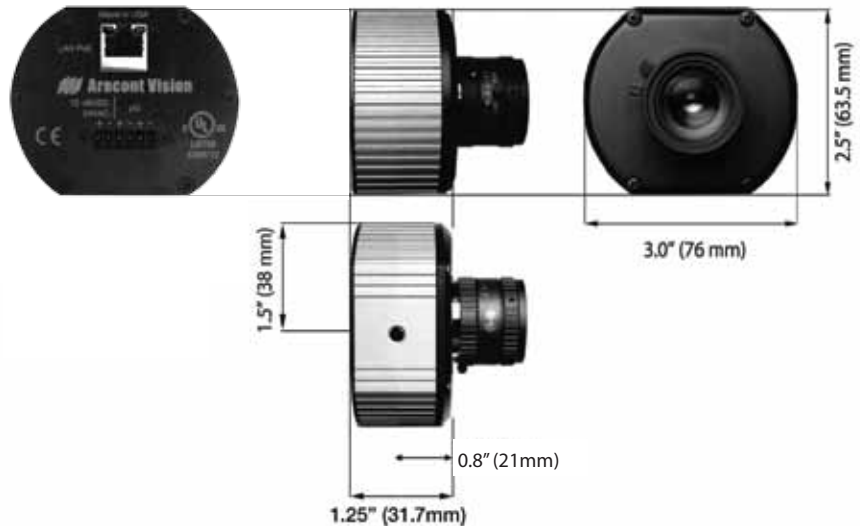

## Mechanical

- 3" W (76 mm) x 2.5" H (63.5 mm) x 1.25" D (31.7 mm) (w/o lens)
- 5.8 oz (164 grams) w/o lens
- C/CS lens mount